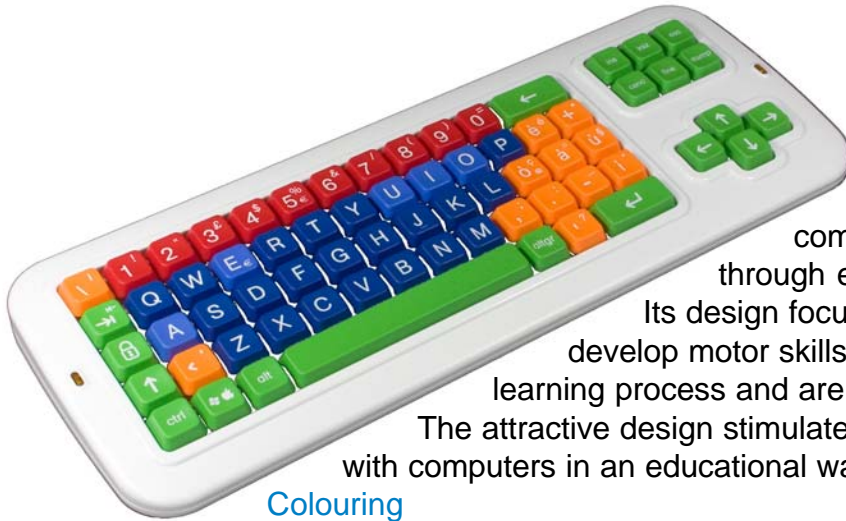

Clevy Keyboard

C10100

\$ 129.00 (regular price \$ 149.00)

Clevy Keyboard

The Clevy is an innovative and educationally adapted keyboard designed to improve writing and computer skills in early childhood through elementary.

Its design focuses on the growing interest to develop motor skills that will enable and assist in the learning process and are necessary for handwriting.

The attractive design stimulates young children to get acquainted with computers in an educational way.

Colouring

The cheerful colors make this keyboard attractive to work with and also assist children to make clear distinctions between different functional areas of the keyboard.

Key-size

Clevy's keys are four times bigger than the ones of standard keyboards. In addition, the characters on the keys are enlarged to make it easier for children to identify and find the characters.